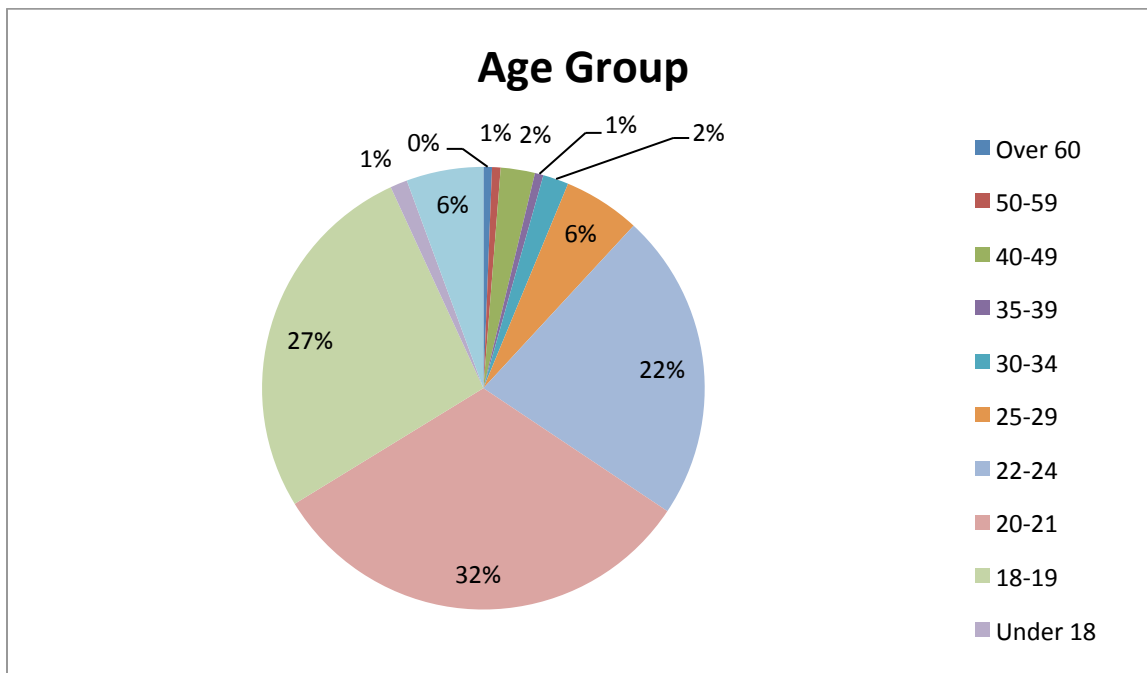

Urshan College Fall 2016 term:

Enrollment by Ethnicity

Enrollment by Gender

Enrollment by Student Load and Level

Enrollment by Student Age Group

Enrollment by Campus vs DL

Enrollment by degree