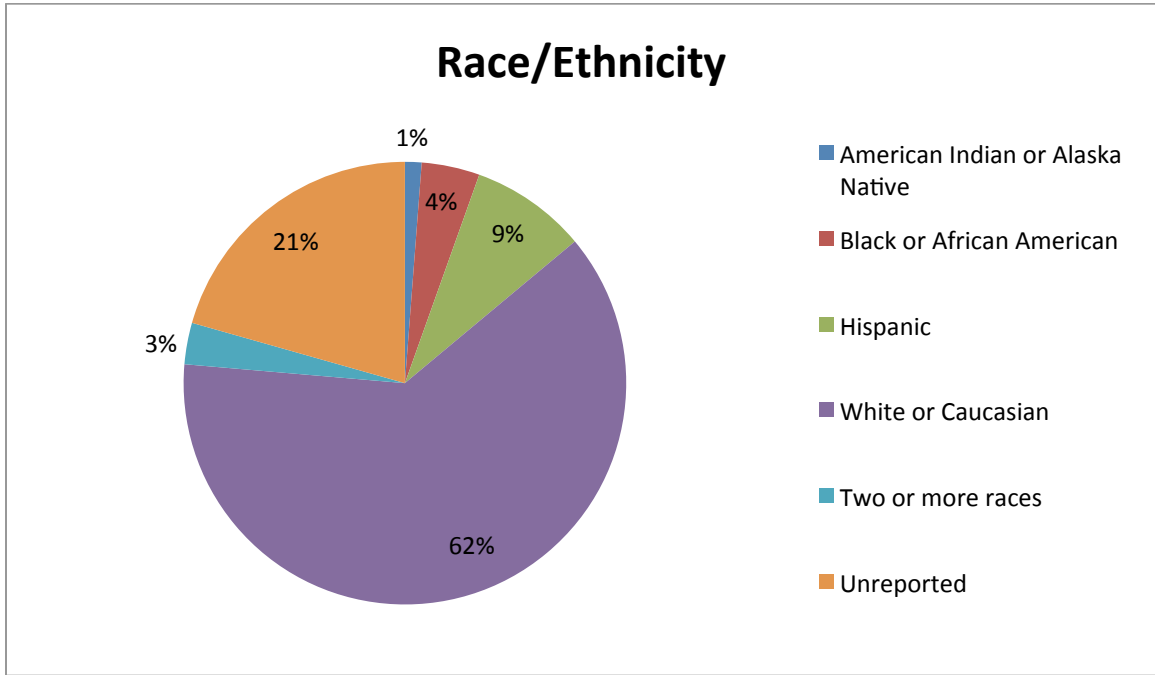

Urshan College Fall 2016 term:

Enrollment by Ethnicity

Enrollment by Gender

Enrollment by Student Load and Level

Enrollment by Student Age Group

Enrollment by Campus vs DL

Enrollment by degree