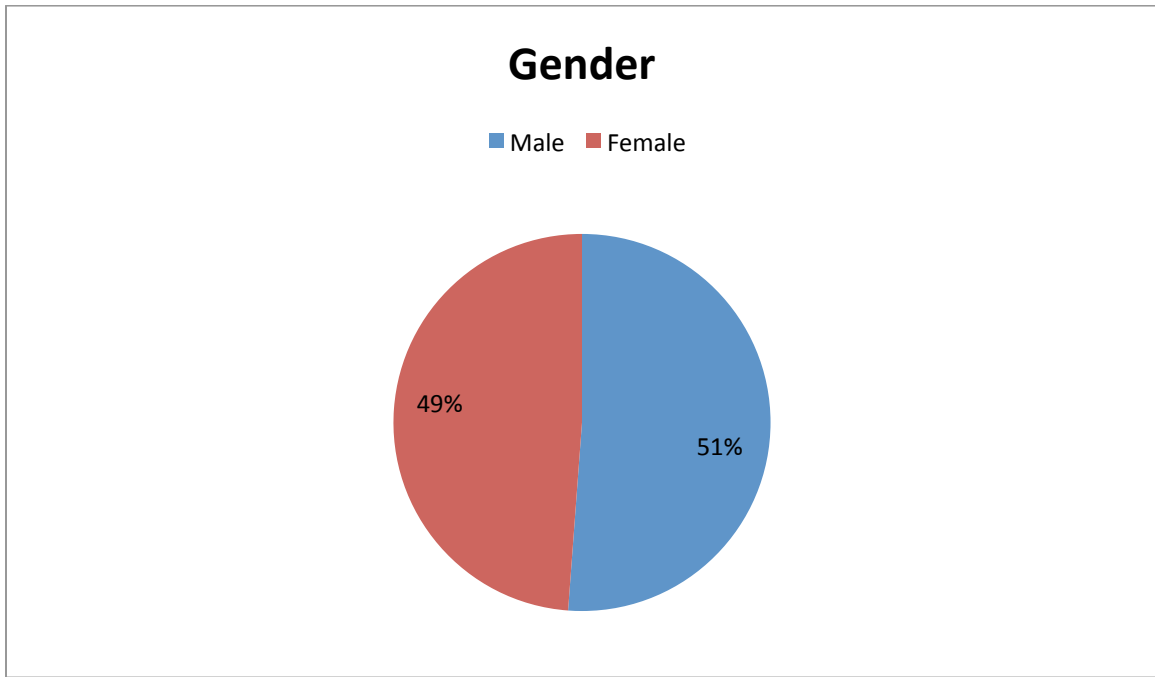

Urshan College Fall 2016 term:

Enrollment by Ethnicity

Enrollment by Gender

Enrollment by Student Load and Level

Enrollment by Student Age Group

Enrollment by Campus vs DL

Enrollment by degree