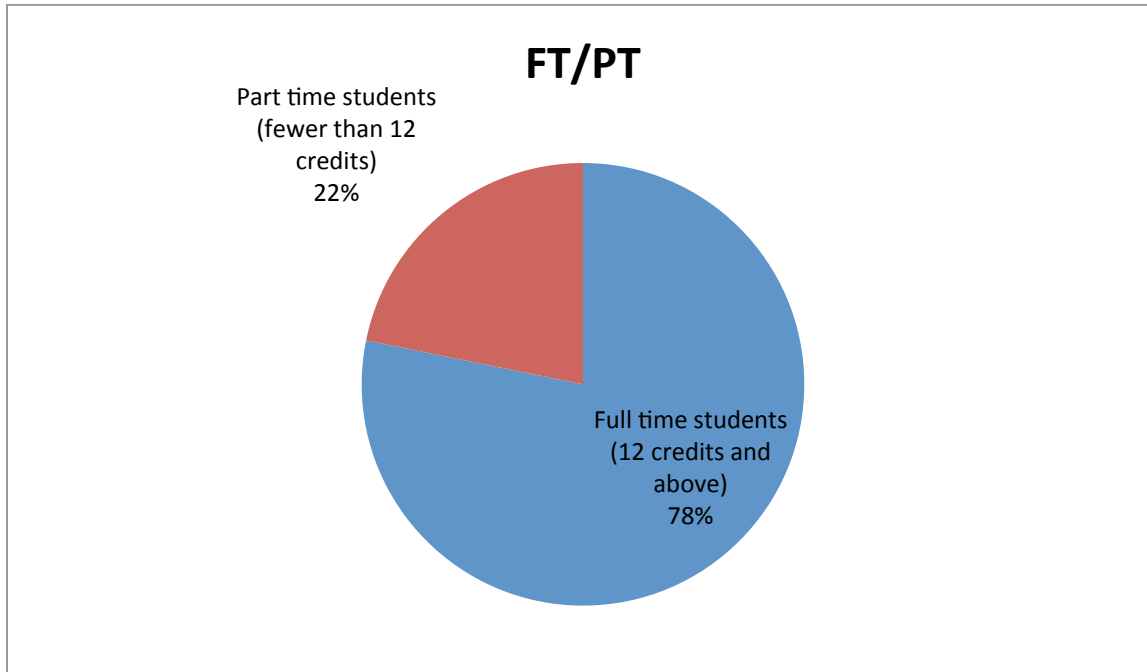

Urshan College Fall 2016 term:

Enrollment by Ethnicity

Enrollment by Gender

Enrollment by Student Load and Level

Enrollment by Student Age Group

Enrollment by Campus vs DL

Enrollment by degree